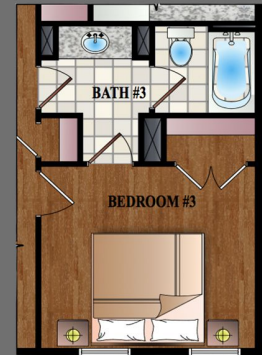

# KENILWORTH OPTIONS

Sq Footage: Up to 2,066 TO 3,229  
Up to 5 Bedrooms & 4 Baths

OPT. POCKET DOORS @ FLEX/DEN

STAIR W/ OPT. BASEMENT

OPT. GOURMET KITCHEN

OPT. BEDROOM #3

OPT. FAMILY ROOM

OPT. BEDROOM #4 W/ BATH

OPT. BEDROOM #4

OPT. HALL BATH W/ SHOWER