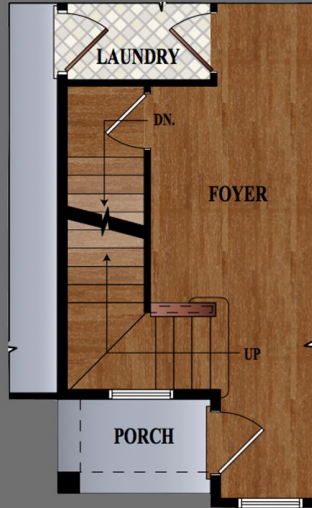

# KENILWORTH OPTIONS

Sq Footage: Up to 2,066 TO 3,229  
Up to 5 Bedrooms & 4 Baths

OPT. POCKET DOORS @ FLEX/DEN

STAIR W/ OPT. BASEMENT

OPT. GOURMET KITCHEN

OPT. BEDROOM #3

OPT. FAMILY ROOM

OPT. BEDROOM #4 W/ BATH

OPT. BEDROOM #4

OPT. HALL BATH W/ SHOWER