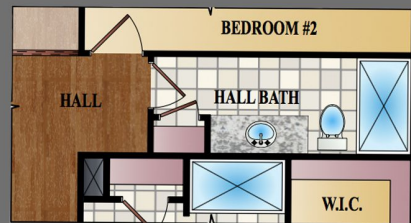

# KENILWORTH OPTIONS

Sq Footage: Up to 2,066 TO 3,229  
Up to 5 Bedrooms & 4 Baths

OPT. POCKET DOORS @ FLEX/DEN

STAIR W/ OPT. BASEMENT

OPT. GOURMET KITCHEN

OPT. BEDROOM #3

OPT. FAMILY ROOM

OPT. BEDROOM #4 W/ BATH

OPT. BEDROOM #4

OPT. HALL BATH W/ SHOWER