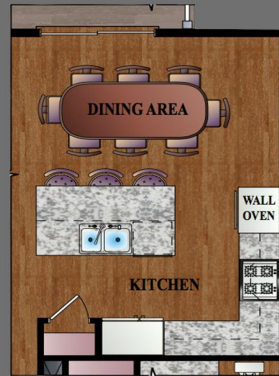

# KENILWORTH OPTIONS

Sq Footage: Up to 2,066 TO 3,229  
Up to 5 Bedrooms & 4 Baths

OPT. POCKET DOORS @ FLEX/DEN

STAIR W/ OPT. BASEMENT

OPT. GOURMET KITCHEN

OPT. BEDROOM #3

OPT. FAMILY ROOM

OPT. BEDROOM #4 W/ BATH