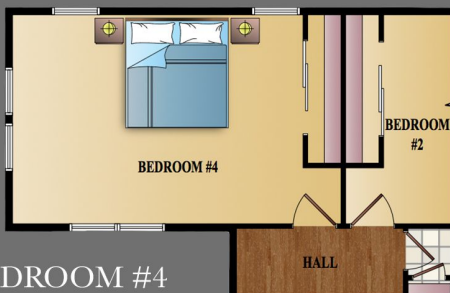

# KENILWORTH OPTIONS

Sq Footage: Up to 2,066 TO 3,229  
Up to 5 Bedrooms & 4 Baths

OPT. POCKET DOORS @ FLEX/DEN

STAIR W/ OPT. BASEMENT

OPT. GOURMET KITCHEN

OPT. BEDROOM #3

OPT. FAMILY ROOM

OPT. BEDROOM #4 W/ BATH

OPT. BEDROOM #4

OPT. HALL BATH W/ SHOWER