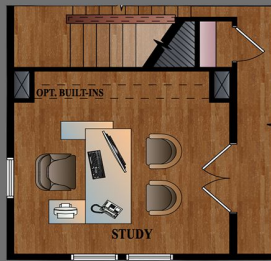

# KIMBERLY OPTIONS

Sq Footage: Up to 2,307 TO 3,207  
Up to 5 Bedrooms & 3 1/2 Baths

OPT. GOURMET KITCHEN

OPT. STUDY

OPT. LUXURY BATH

OPT. FAMILY ROOM

OPT. BEDROOM #4

STAIRS W/ OPT. BASEMENT