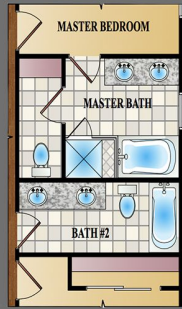

# KIMBERLY OPTIONS

Sq Footage: Up to 2,307 TO 3,207  
Up to 5 Bedrooms & 3 1/2 Baths

OPT. GOURMET KITCHEN

OPT. STUDY

OPT. LUXURY BATH

OPT. FAMILY ROOM

OPT. BEDROOM #4

STAIRS W/ OPT. BASEMENT