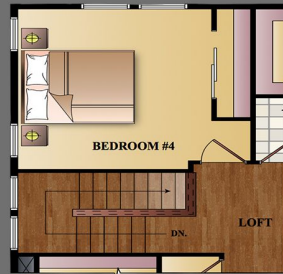

# KIMBERLY OPTIONS

Sq Footage: Up to 2,307 TO 3,207  
Up to 5 Bedrooms & 3 1/2 Baths

OPT. GOURMET KITCHEN

OPT. STUDY

OPT. LUXURY BATH

OPT. FAMILY ROOM

OPT. BEDROOM #4

STAIRS W/ OPT. BASEMENT