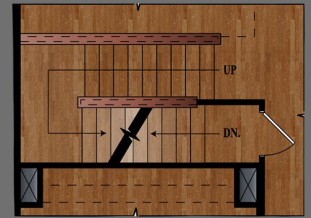

# KIMBERLY OPTIONS

Sq Footage: Up to 2,307 TO 3,207  
Up to 5 Bedrooms & 3 1/2 Baths

OPT. GOURMET KITCHEN

OPT. STUDY

OPT. LUXURY BATH

OPT. FAMILY ROOM

OPT. BEDROOM #4

STAIRS W/ OPT. BASEMENT

OPT. EXTENDED DECK

OPT. COVERED PORCH

OPT. COVERED PORCH W/ EXT. DECK

FINISHED LOWER LEVEL

UNFINISHED BASEMENT