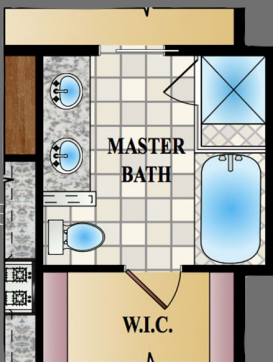

# MONTREAT OPTIONS

Sq Footage: Up to 1,905 TO 2,788

Up to 4 Bedrooms & 3 1/2 Baths

STAIR W/  
OPT BASEMENT

OPT. GOURMET  
KITCHEN

OPT. BATH #3 W/ SHOWER

OPT.  
BATH #2 W/ SHOWER

OPT. SPA BATH

OPT. LUXURY BATH

OPT. COVERED  
PORCH

OPT. COVERED  
PORCH  
W/ EXT. DECK

OPT.  
EXTENDED  
DECK

OPT. BASEMENT  
DEPENDING ON LOT