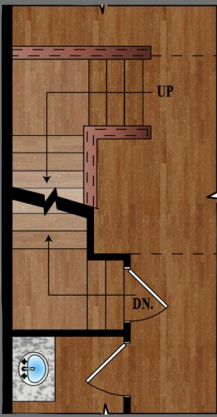

# MONTREAT OPTIONS

Sq Footage: Up to 1,905 TO 2,788

Up to 4 Bedrooms & 3 1/2 Baths

STAIR W/  
OPT BASEMENT

OPT. GOURMET  
KITCHEN

OPT. BATH #3 W/ SHOWER

OPT.  
BATH #2 W/ SHOWER

OPT. SPA BATH