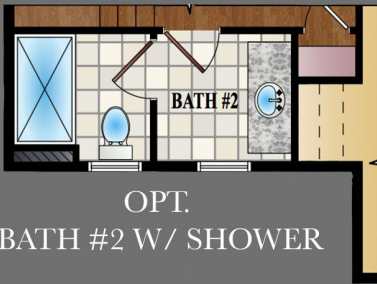

# MONTREAT OPTIONS

Sq Footage: Up to 1,905 TO 2,788

Up to 4 Bedrooms & 3 1/2 Baths

STAIR W/  
OPT BASEMENT

OPT. GOURMET  
KITCHEN

OPT. BATH #3 W/ SHOWER

OPT.  
BATH #2 W/ SHOWER

OPT. SPA BATH

OPT. LUXURY BATH

OPT. COVERED  
PORCH

OPT. COVERED  
PORCH  
W/ EXT. DECK

OPT.  
EXTENDED  
DECK

OPT. BASEMENT  
DEPENDING ON LOT