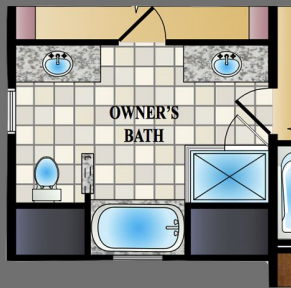

OAKLEY OPTIONS

Sq Footage: Up to 1,738 to 2,711
Up to 4 Bedrooms & 3 1/2 Baths

OPT. HALL BATH
W/SHOWER

OPT.
LUXURY BATH

OPT.
FAMILY ROOM

OPT.
BEDROOM #3

OPT. EXTENDED DECK W/
COVERED/SCREENED PORCH

OPT. EXTENDED DECK

OPT. BASEMENT
DEPENDING ON LOT